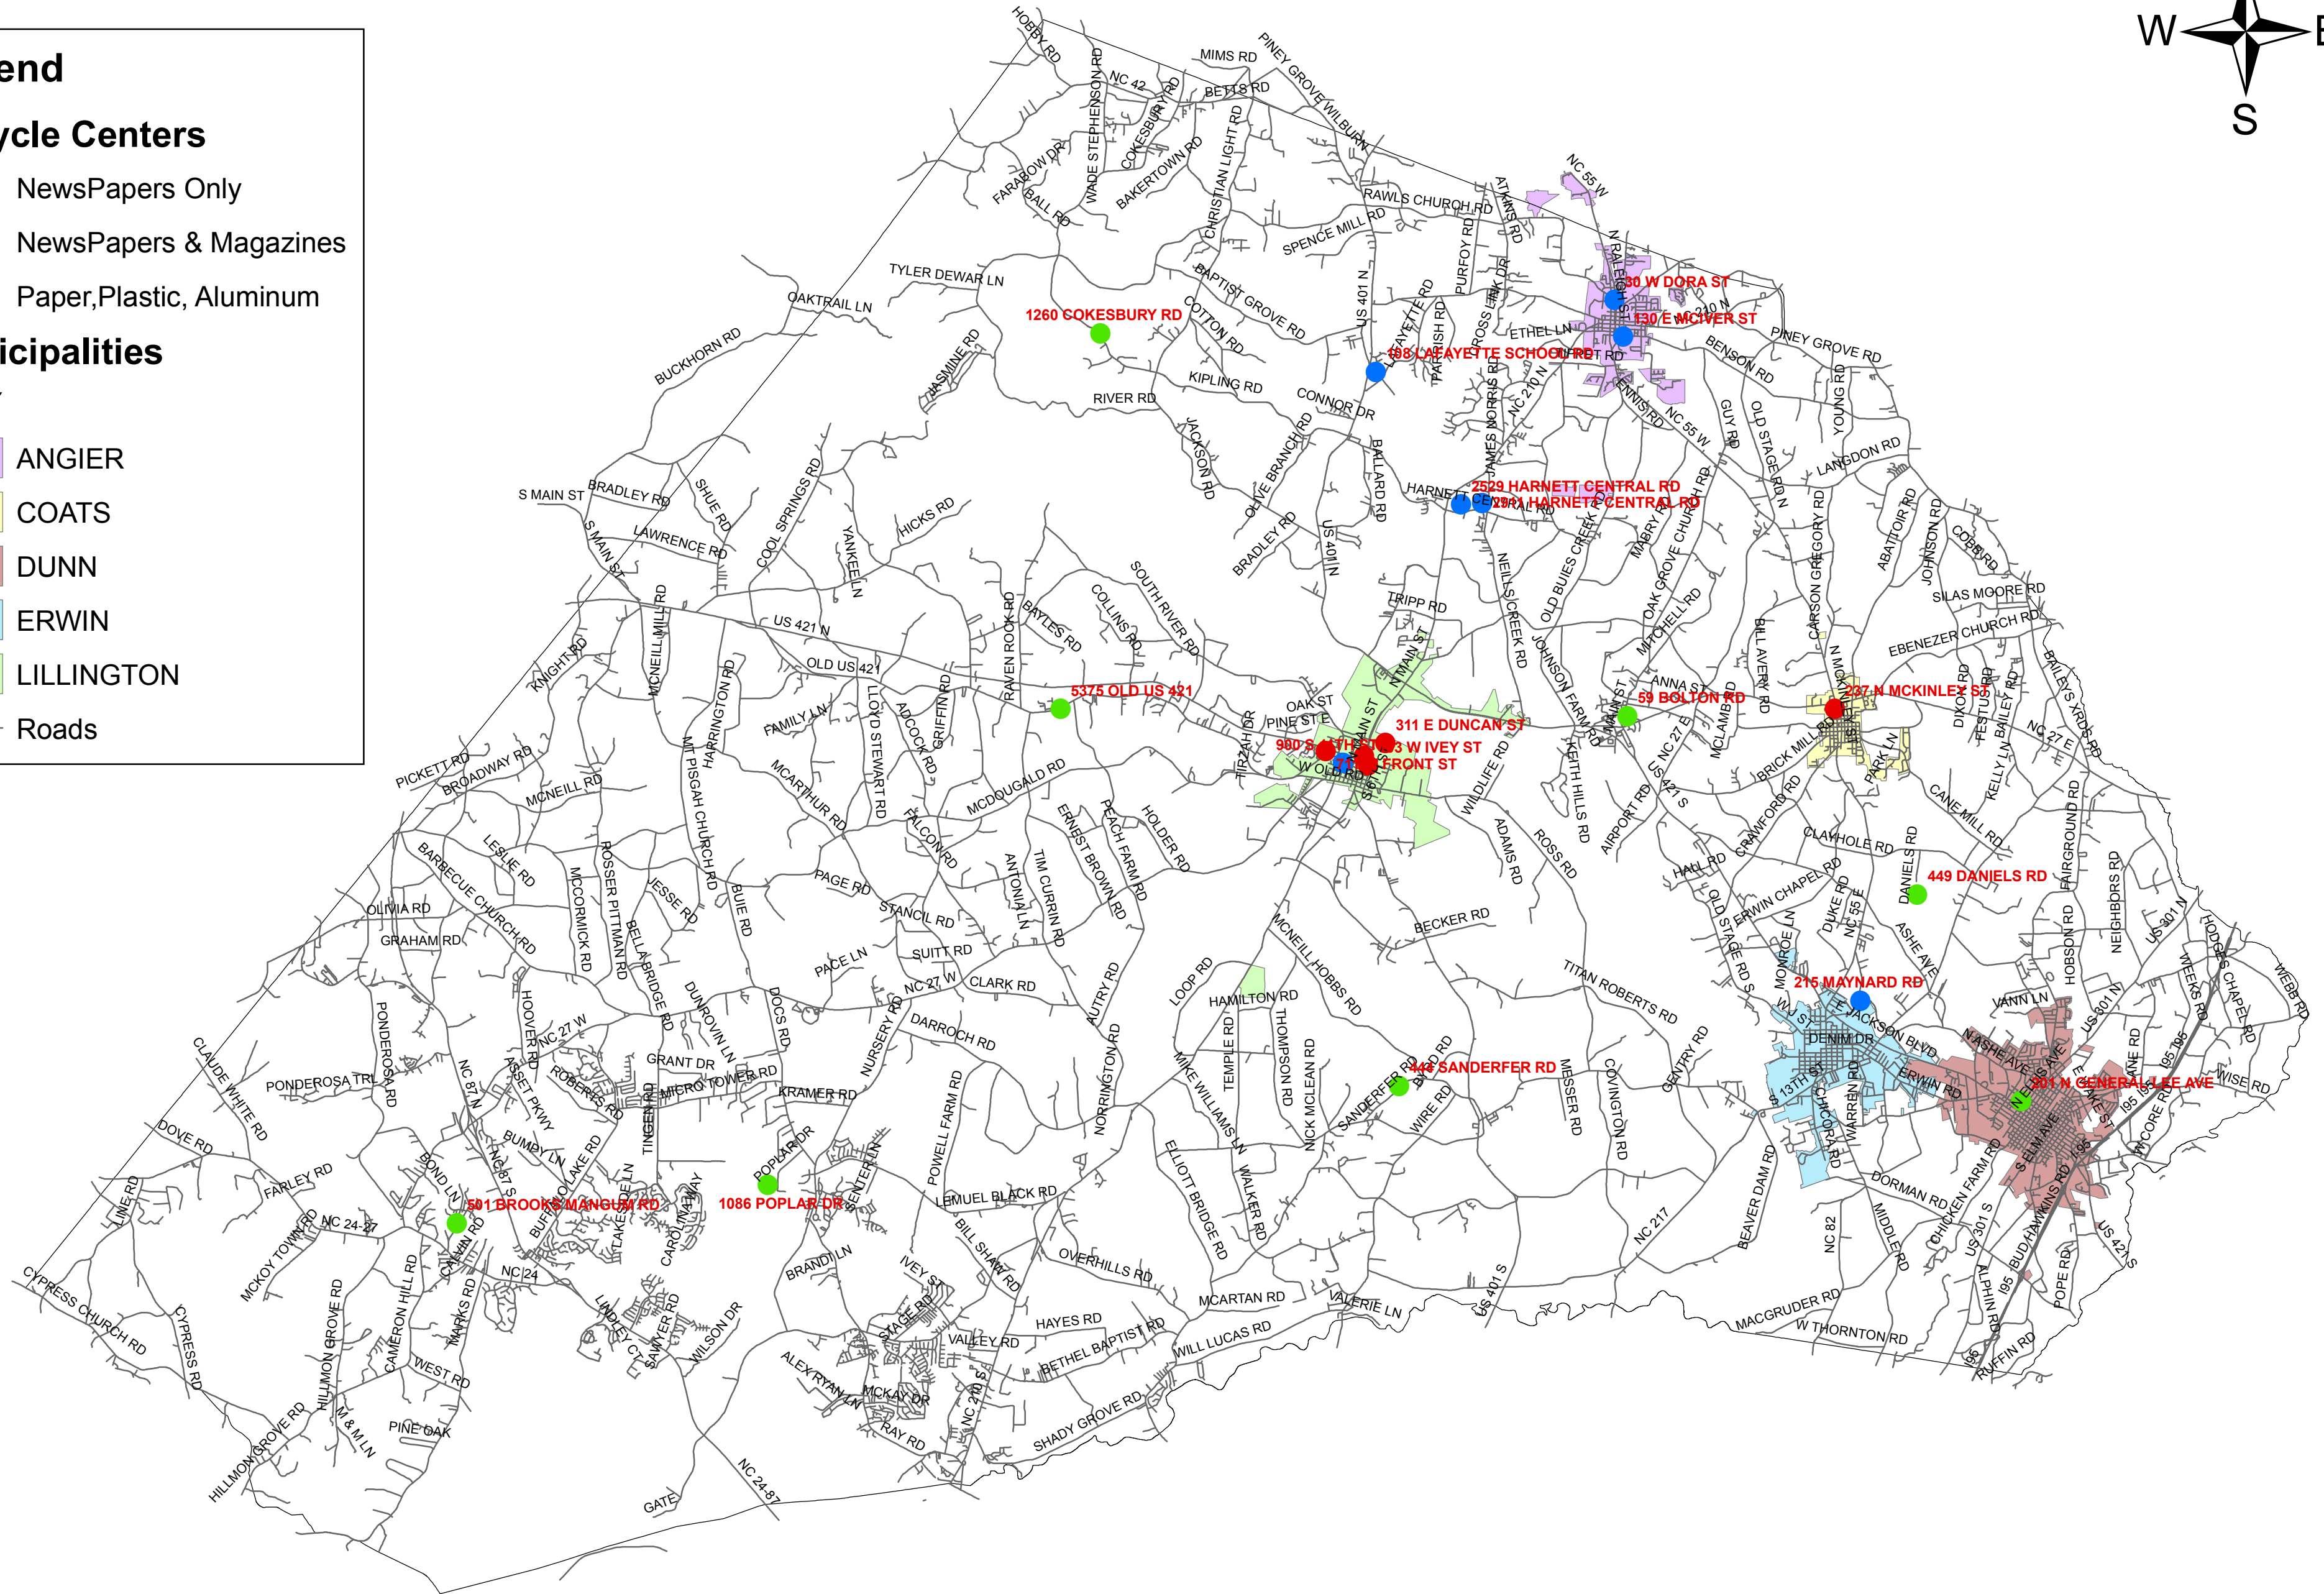

# Harnett County Recycling Locations

## Legend

### Municipalities

#### CITY

- ANGIER
- COATS
- DUNN
- ERWIN
- LILLINGTON
- Roads

Map prepared by Harnett County GIS  
June 5, 2008