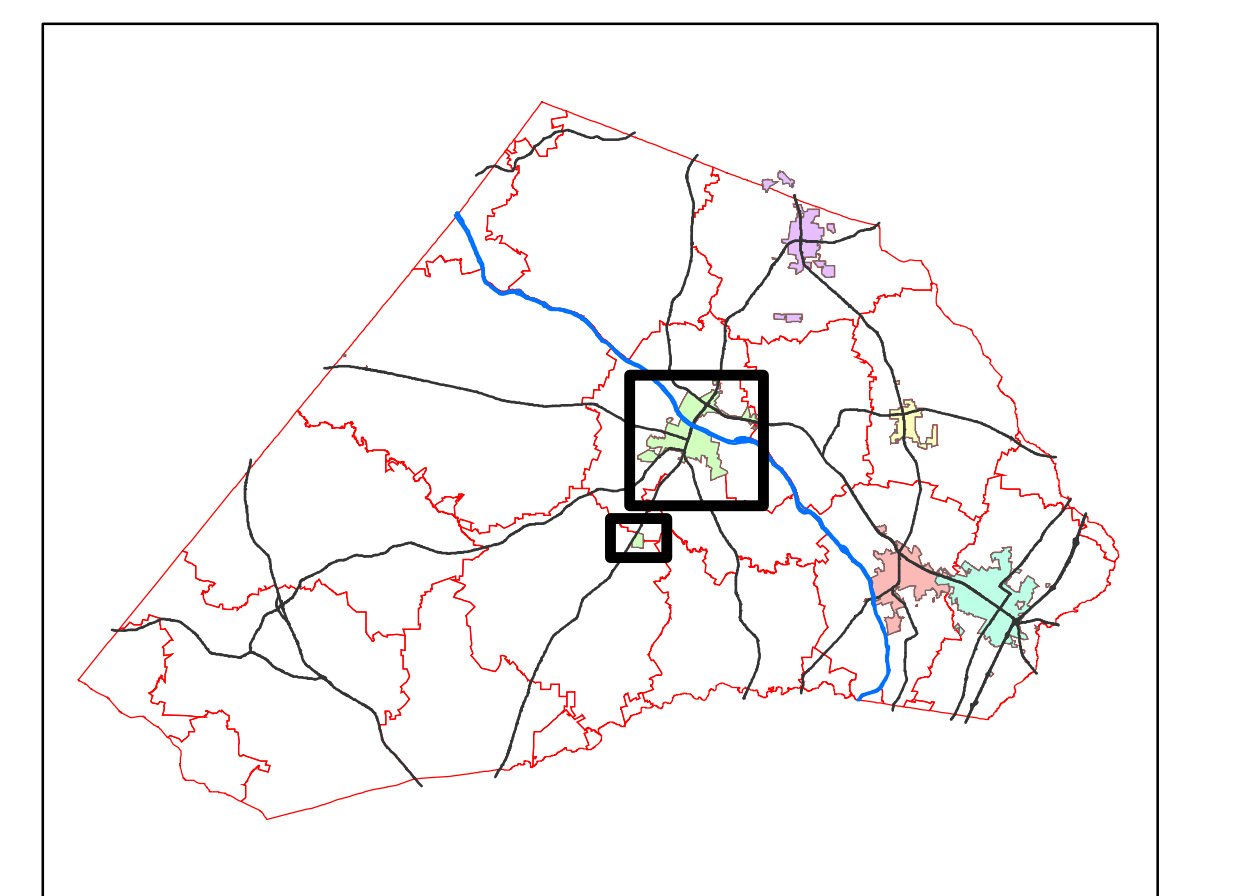

HARNETT COUNTY, NC

LILLINGTON  
FIRE INSURANCE DISTRICT  
6 MILE

**Legend**

- Fire Hydrants
- 🏠 Fire House
- Cape Fear River
- Roads
- Rivers
- ▭ Parcels
- ▭ 6 Mile Ins Boundary
- ▭ City
- Major Roads

1 inch = 800 feet

Prepared by: Harnett County GIS  
Date: September 1, 2009