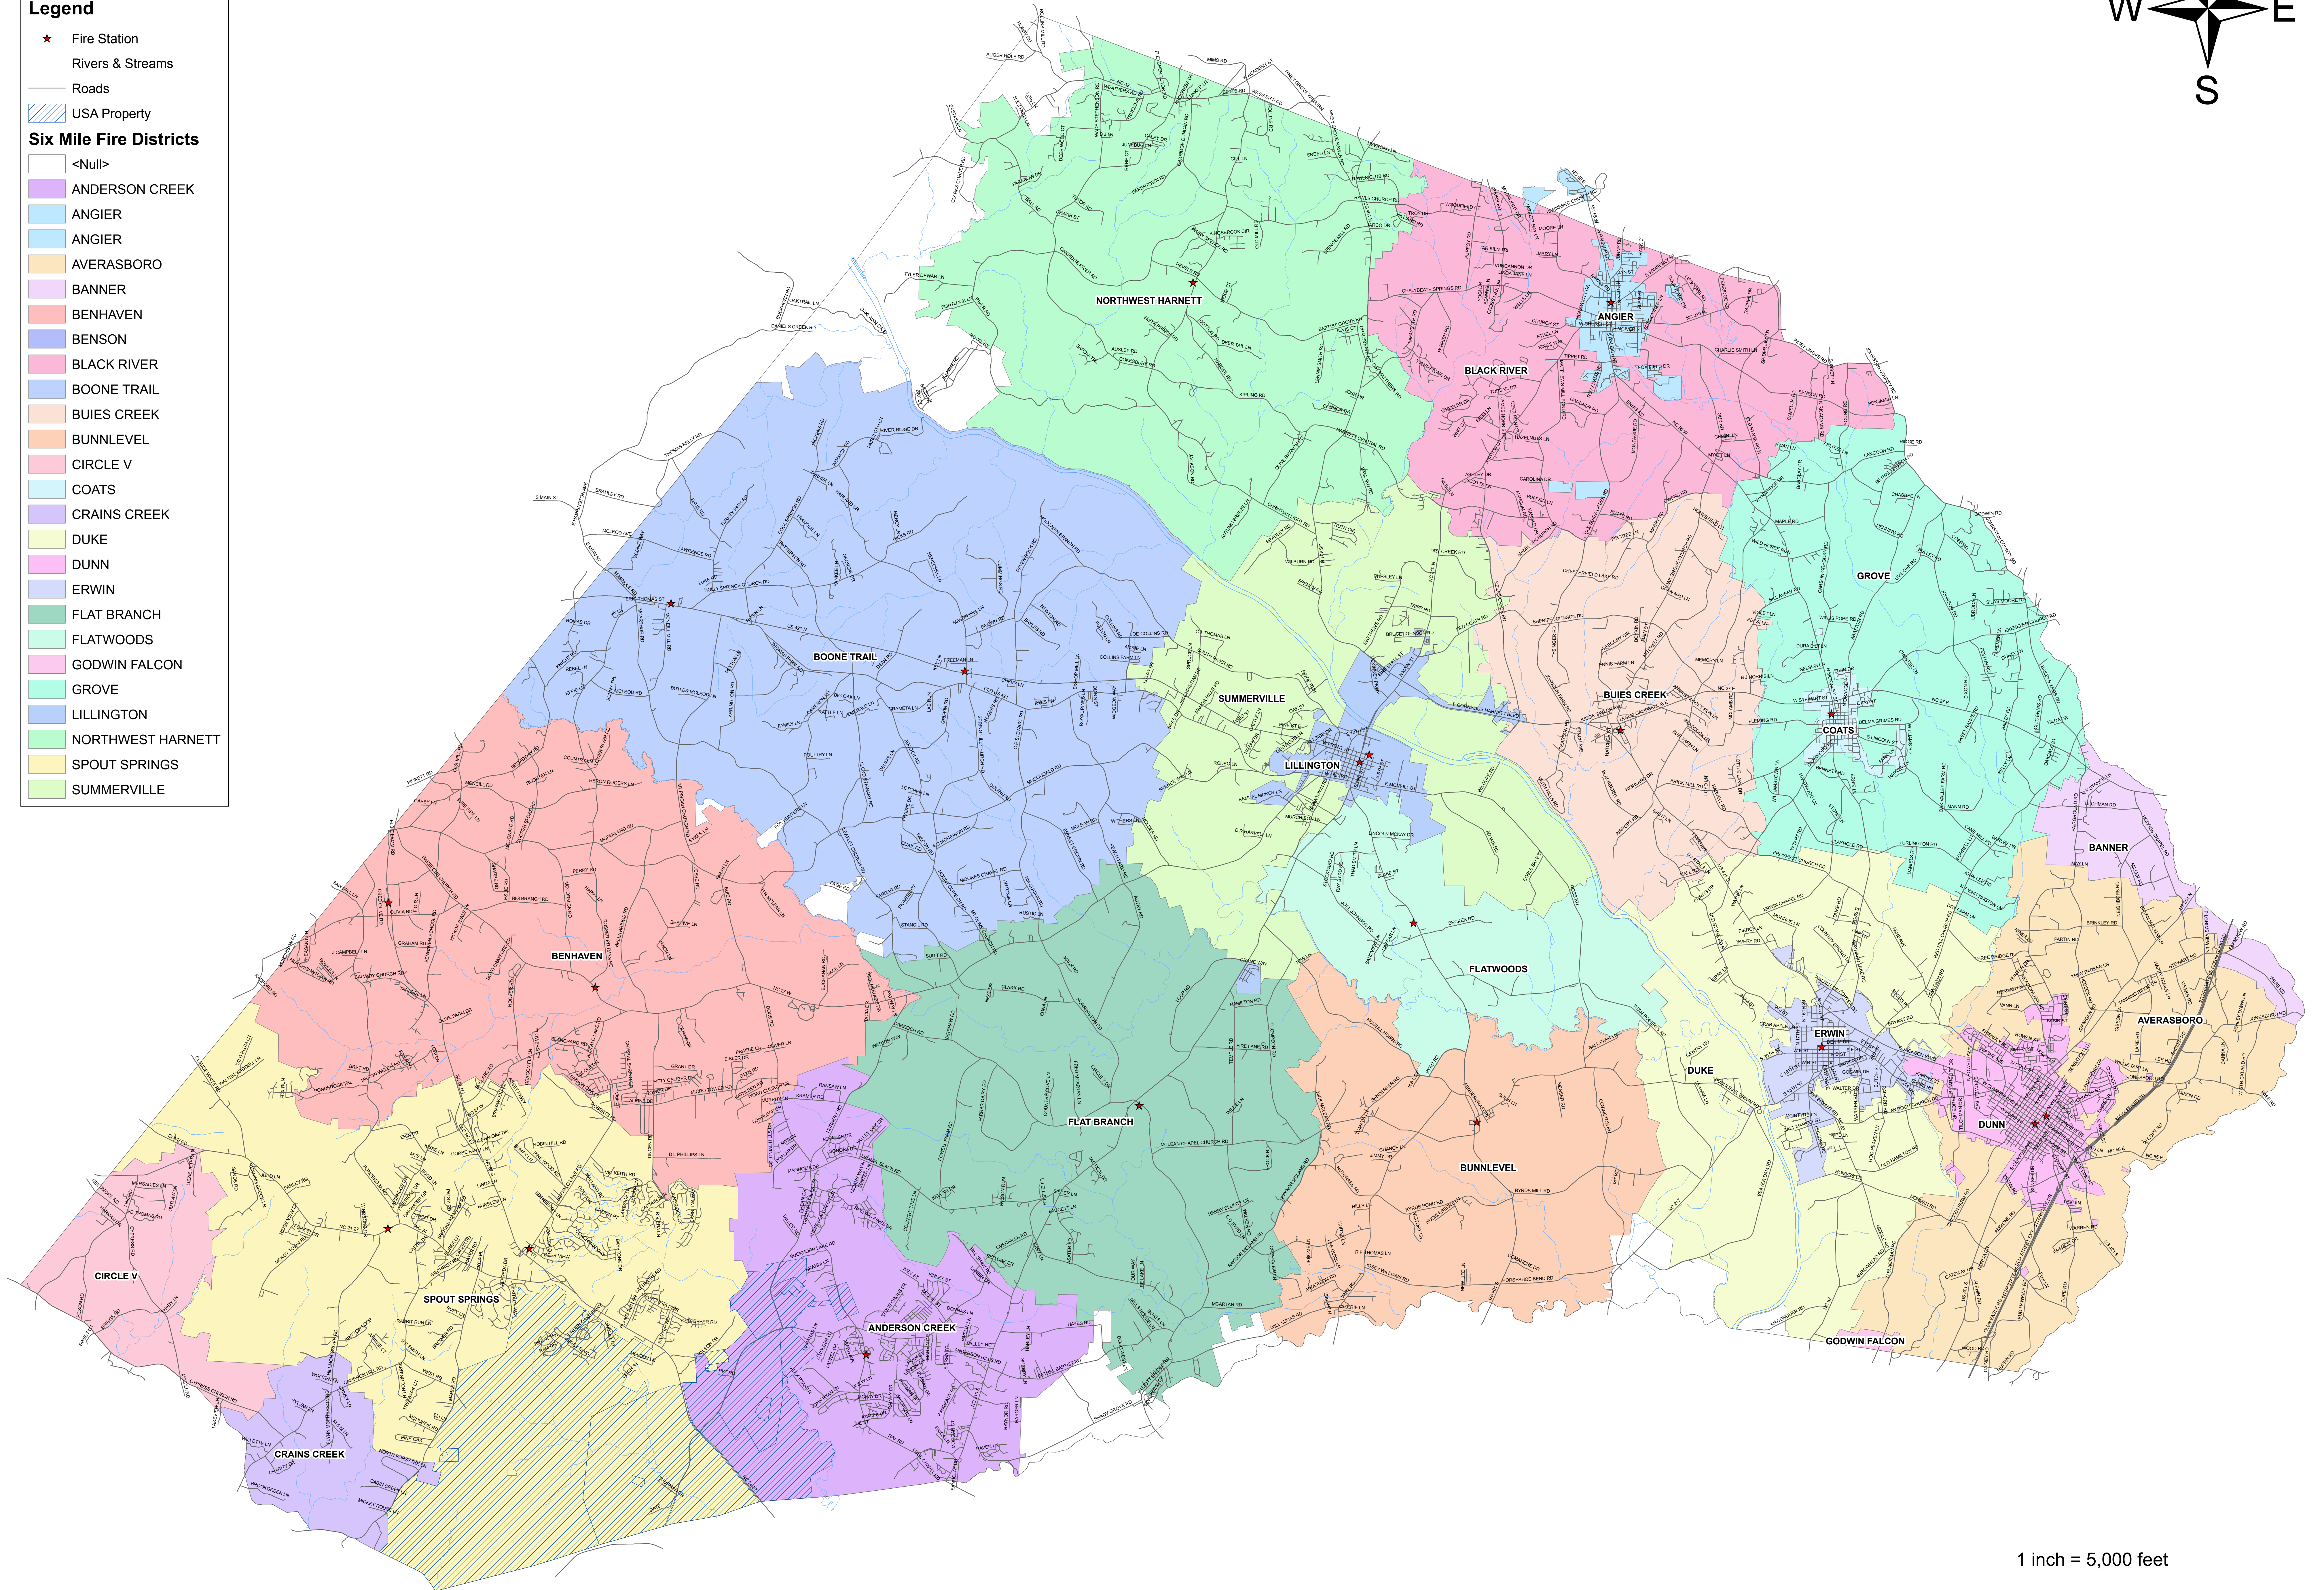

Harnett County Six Mile Insurance Districts

- Legend**
- ★ Fire Station
 - Rivers & Streams
 - Roads
 - ▨ USA Property
- Six Mile Fire Districts**
- <Null>
 - ANDERSON CREEK
 - ANGIER
 - ANGIER
 - AVERASBORO
 - BANNER
 - BENHAVEN
 - BENSON
 - BLACK RIVER
 - BOONE TRAIL
 - BUIES CREEK
 - BUNNLEVEL
 - CIRCLE V
 - COATS
 - CRAINS CREEK
 - DUKE
 - DUNN
 - ERWIN
 - FLAT BRANCH
 - FLATWOODS
 - GODWIN FALCON
 - GROVE
 - LILLINGTON
 - NORTHWEST HARNETT
 - SPOUT SPRINGS
 - SUMMERVILLE

1 inch = 5,000 feet

Map Prepared by Harnett County GIS
October 26, 2009