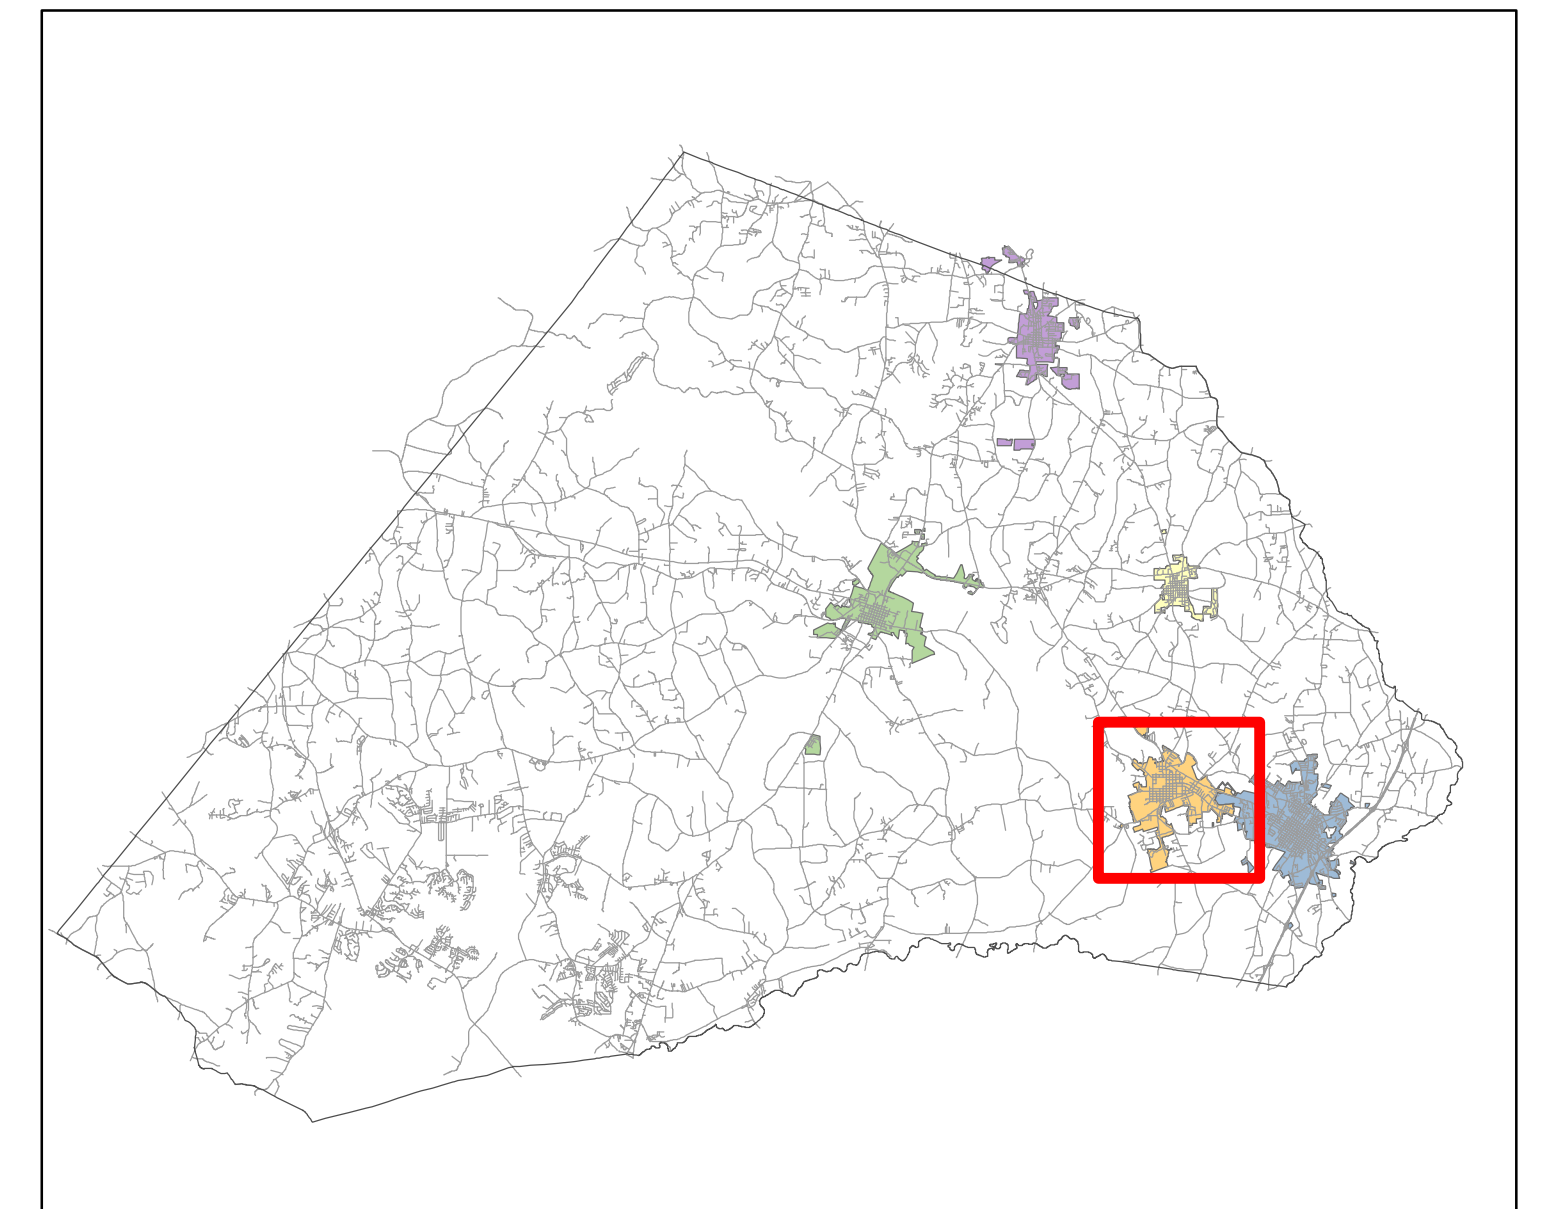

TOWN OF ERWIN HARNETT COUNTY, NC

WARD MAP

Legend

- Roads
- Erwin**
- Ward 1
- Ward 2
- Ward 3
- Ward 4
- Ward 5
- Ward 6
- County Boundary

1 inch = 700 feet

Map Prepared by Harnett County GIS
Date: July 22, 2011