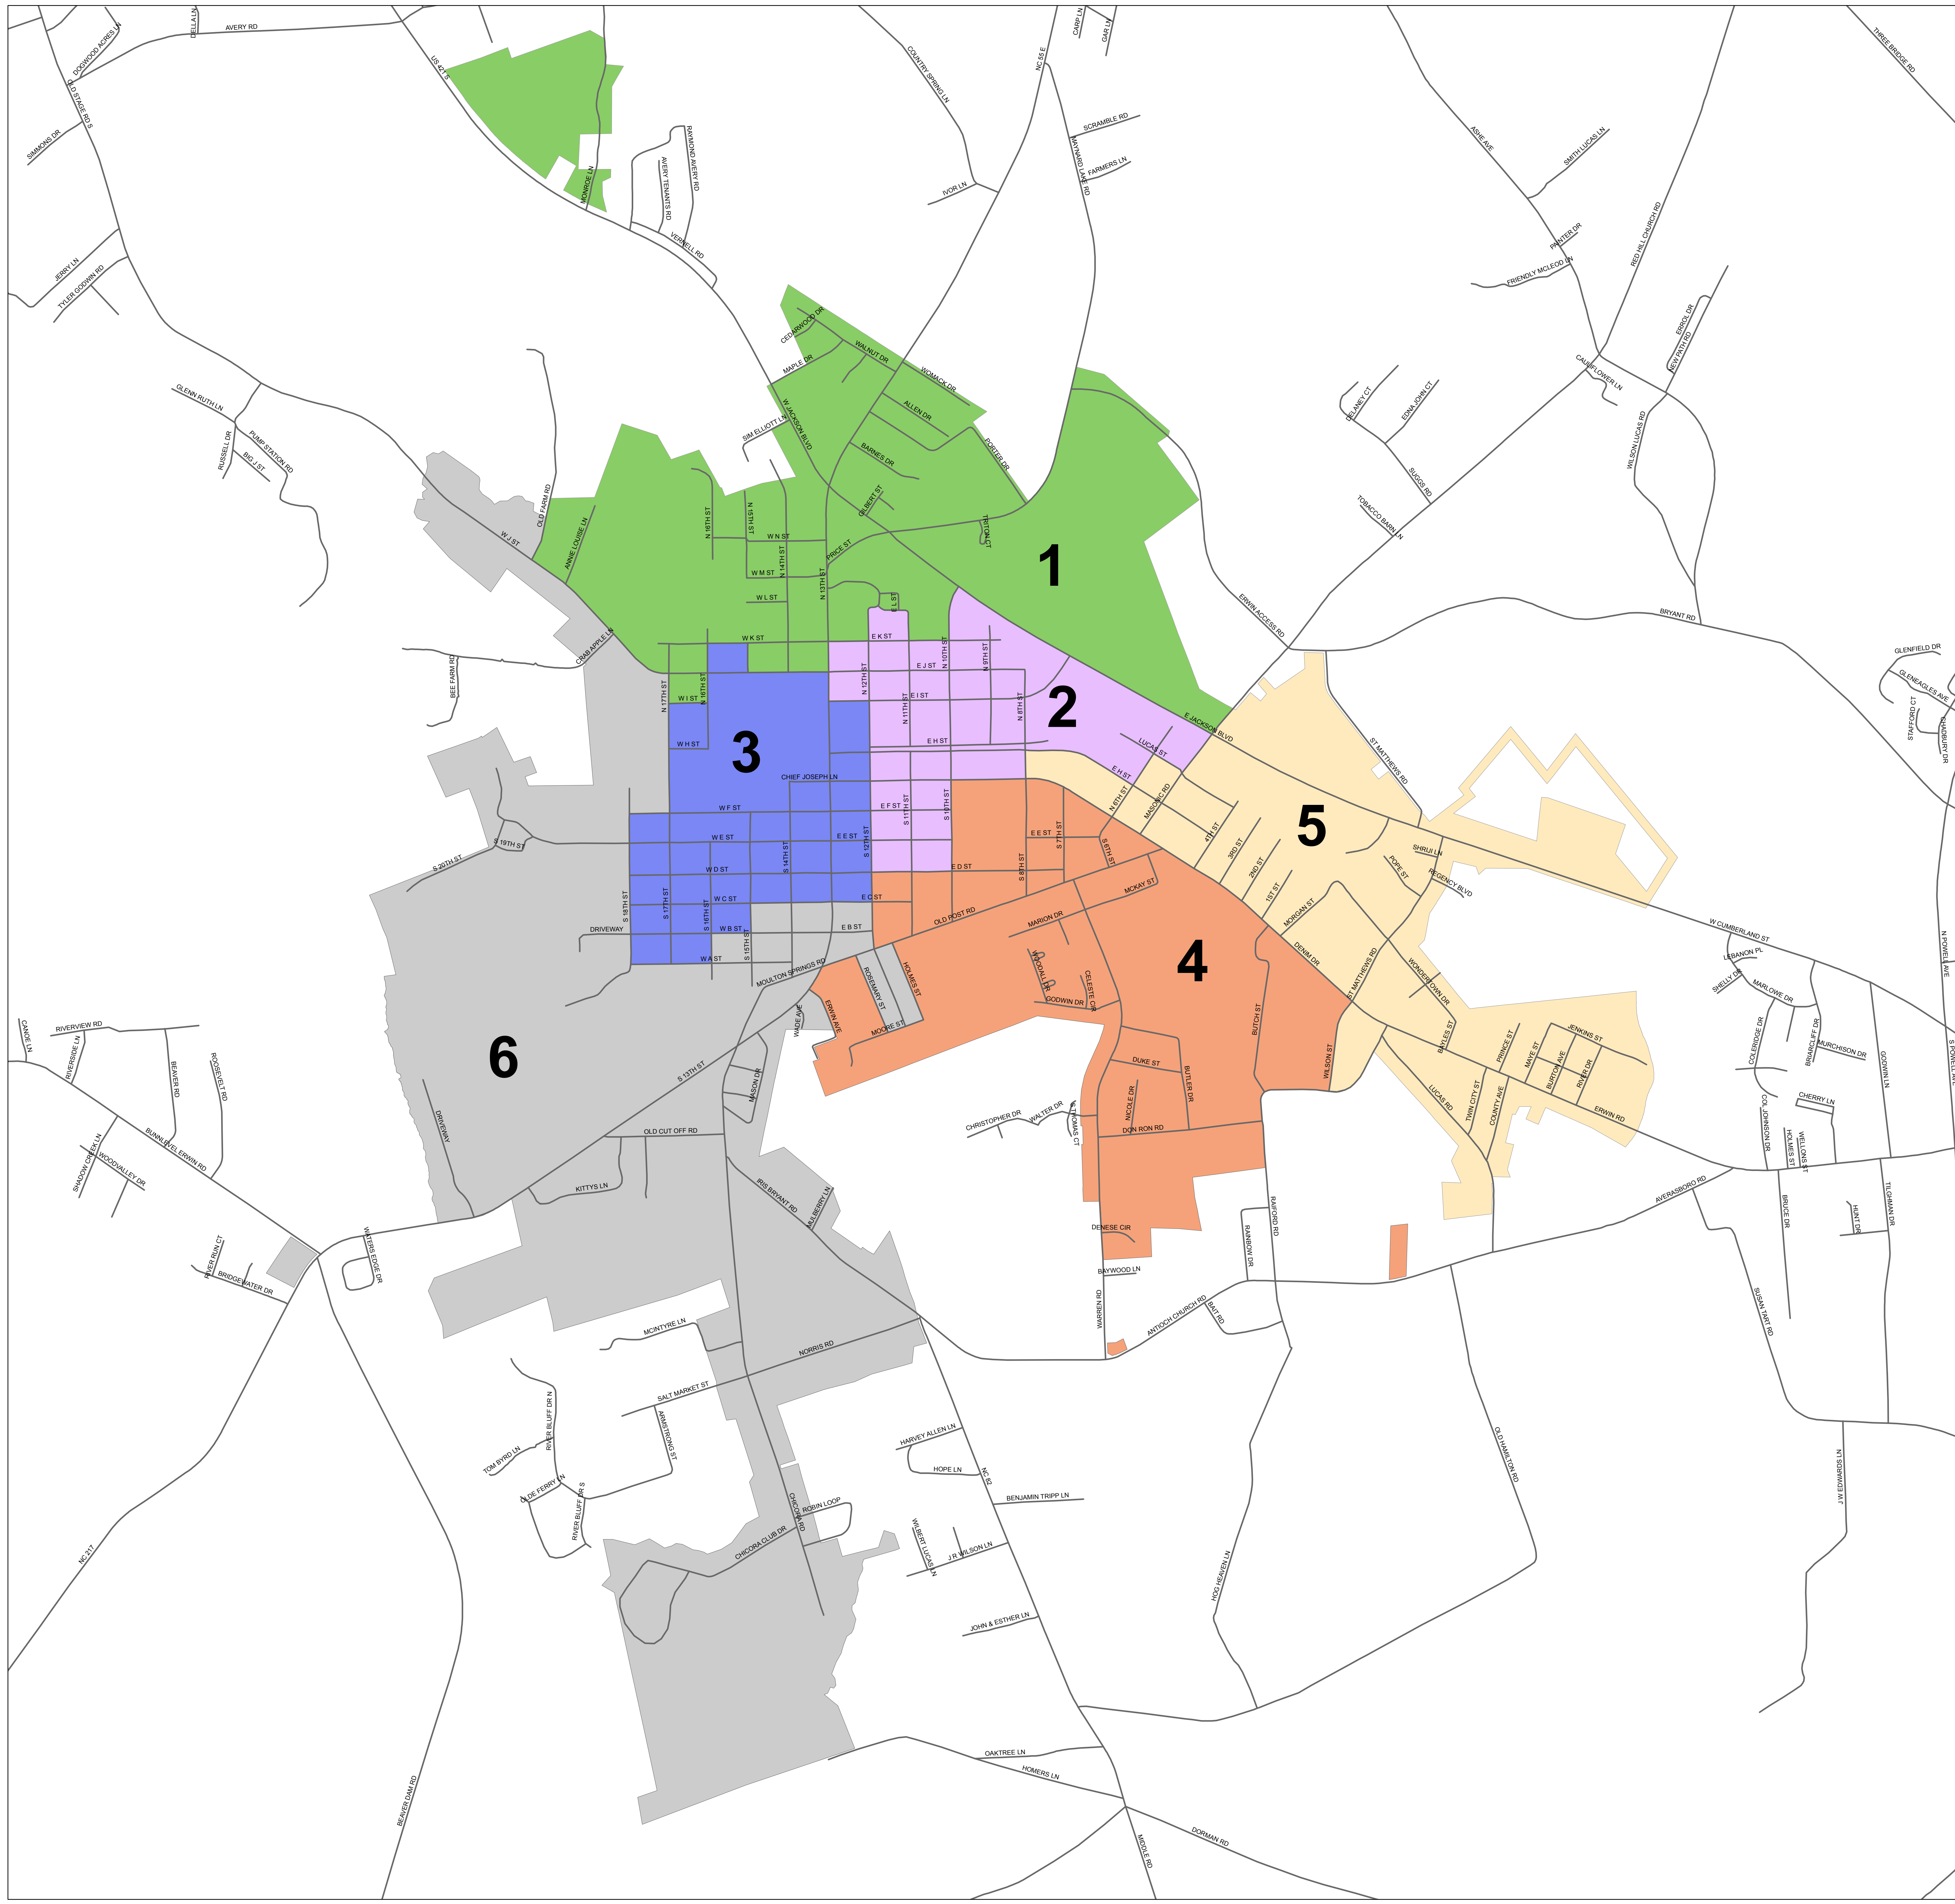

TOWN OF ERWIN HARNETT COUNTY, NC

WARD MAP

Legend

- Roads
- Erwin**
- Ward 1
- Ward 2
- Ward 3
- Ward 4
- Ward 5
- Ward 6
- County Boundary

1 inch = 700 feet

Map Prepared by Harnett County GIS
Date: July 22, 2011